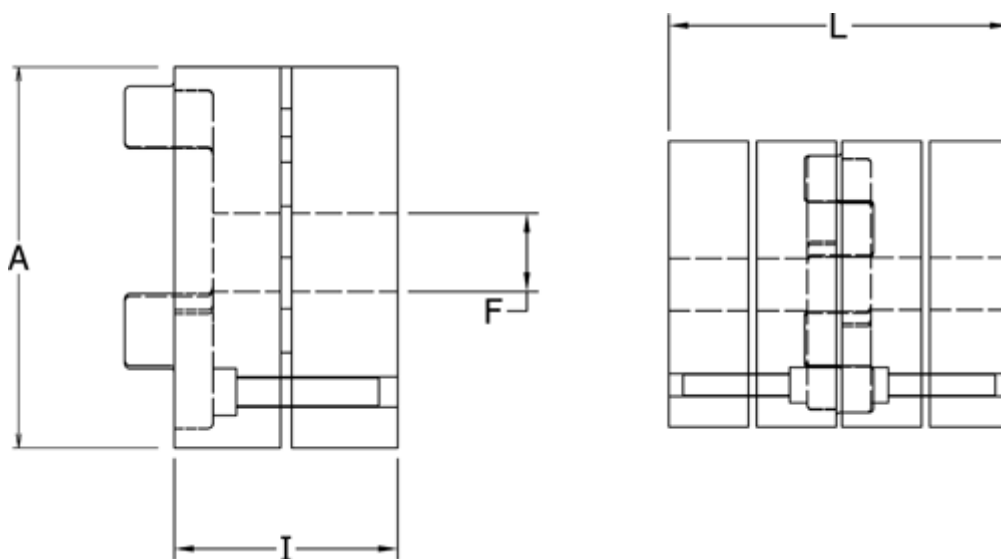

Article number: 3335024A022

Description: Conical Clamping Klonex ES 24/28  
ALU Aluminium, Bore 22H7 mm

## Measures

A = 55

F = 22

I = 30.0

L = 78

t = M5